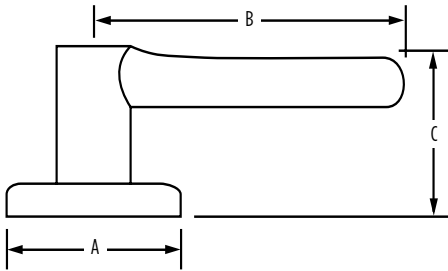

MILAN ROUND ROSE

Box Pack Specifications

SATIN NICKEL

SATIN CHROME

POLISHED CHROME

MATTE BLACK

AVAILABLE FUNCTIONS:

Passage

Privacy

Entry

Inactive

MILAN - ROUND ROSE	15 Satin Nickel	26 Polished Chrome	26D Satin Chrome	514 Matte Black
Passage 20 Min	<input type="checkbox"/>	<input type="checkbox"/>	<input type="checkbox"/>	<input type="checkbox"/>
Privacy	<input type="checkbox"/>	<input type="checkbox"/>	<input type="checkbox"/>	<input type="checkbox"/>
Entry	<input type="checkbox"/>	<input type="checkbox"/>	<input type="checkbox"/>	<input type="checkbox"/>
Inactive	<input type="checkbox"/>	<input type="checkbox"/>	<input type="checkbox"/>	<input type="checkbox"/>

SPECIFICATIONS

20 min.

Door Prep	Cross Bore 2-1/8" Edge Bore 1" Latch Face 1" x 2-1/4"
Backset	Adjustable to 2-3/8" or 2-3/4"
Door Thickness	1-3/8" - 1-3/4" doors standard. 2-1/4" doors optional
Cylinder	SmartKey
Faceplates	1" x 2-1/4". Includes square corner, radius corner and drive-in
Strikes	2-1/4" full lip. Includes square corner and radius corner
Bolt	1/2" throw. Nickel plated
Door Handing	Reversible for right or left-hand doors
ANSI/BHMA	A156.2 Grade 2
ADA	Functions GLA 101, GLA 12 satisfies section 4.13.9 ADA Requirement
UL	Fire rating, see specific product for availability
ASTM	All Weiser product meets ASTM E 331 water penetration testing

Dimensions	A	B	C	C (Keyed)
Milan (Round Rose)	2 5/8"	4 5/8"	2 9/16"	

WARRANTY:

Weiser™ products provide a "Lifetime Mechanical Warranty" that covers all defects in material and workmanship. For more information, please visit ca.weiserlock.com/en/warranty/.